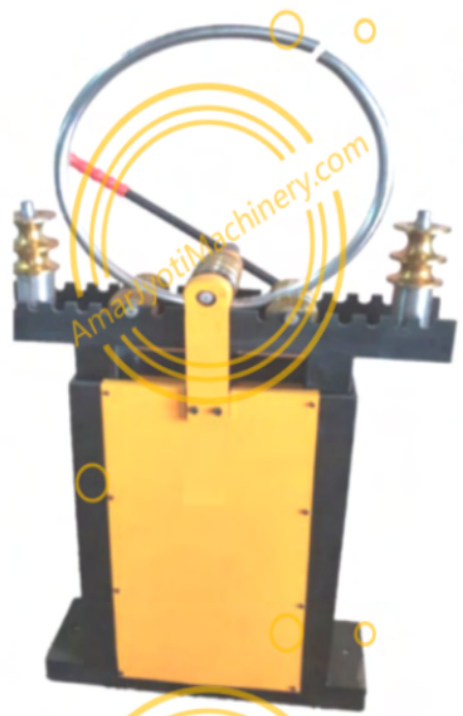

## ROUND AND SQUARE

13MM TO 32MM

Model	MPB32-R	MPB32-S HEAVY	MPB32-R HEAVY
CAPACITY	1¼ 32MM	1¼ 32MM	1¼ 32MM
MATERIAL	M.S	M.S AND S.S	M.S AND S.S
OPERATED	HAND MANUAL	HAND MANUAL	HAND MANUAL
STAND	NO	NO	NO
BENDING FORMERS (INCH)	½" 13mm, ¾" 19mm, 1" 25mm, 1¼" 32mm	½" 13mm, ¾" 19mm, 1" 25mm, 1¼" 32mm	½" 13mm, ¾" 19mm, 1" 25mm, 1¼" 32mm
DIE SET	ROUND PIPE	SQUARE PIPE	ROUND PIPE
BENDING ANGLE	90 DEGREE	180 DEGREE	180 DEGREE

**PIPE BENDING 32MM**

**TUBE ROLLER BENDER**

**PIPE BENDING 50MM**

AMARJYOTIMACHINERY.COM

**HYDRAULIC 80MM**

**AUTOMATIC HYDRAULIC 80MM**

**ANGLE BENDING 50MM**

**PIPE BENDING 32MM**

**MOTERISED BENDING 50MM**

**TABLE TYPE MOTERISED BENDING 50MM**

**AUTOMATIC 32MM**

**ANGLE BENDING HEAVY 100MM**

AMARJYOTIMACHINERY.COM