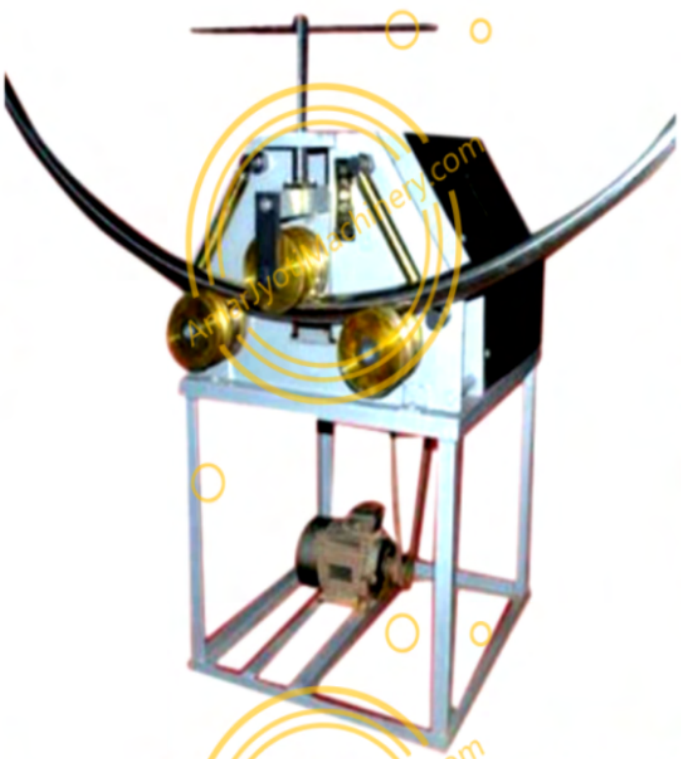

## ROUND AND SQUARE

13MM TO 32MM

Model	MPB32-R	MPB32-S HEAVY	MPB32-R HEAVY
CAPACITY	1¼ 32MM	1¼ 32MM	1¼ 32MM
MATERIAL	M.S	M.S AND S.S	M.S AND S.S
OPERATED	HAND MANUAL	HAND MANUAL	HAND MANUAL
STAND	NO	NO	NO
BENDING FORMERS (INCH)	½" 13mm, ¾" 19mm, 1" 25mm, 1¼" 32mm	½" 13mm, ¾" 19mm, 1" 25mm, 1¼" 32mm	½" 13mm, ¾" 19mm, 1" 25mm, 1¼" 32mm
DIE SET	ROUND PIPE	SQUARE PIPE	ROUND PIPE
BENDING ANGLE	90 DEGREE	180 DEGREE	180 DEGREE

**PIPE BENDING 32MM**

**TUBE ROLLER BENDER**

**PIPE BENDING 50MM**

AMARJYOTIMACHINERY.COM

**HYDRAULIC 80MM**

**AUTOMATIC HYDRAULIC 80MM**

**ANGLE BENDING 50MM**

**PIPE BENDING 32MM**

**MOTERISED BENDING 50MM**

**TABLE TYPE MOTERISED BENDING 50MM**

**AUTOMATIC 32MM**

**ANGLE BENDING HEAVY 100MM**

AMARJYOTIMACHINERY.COM