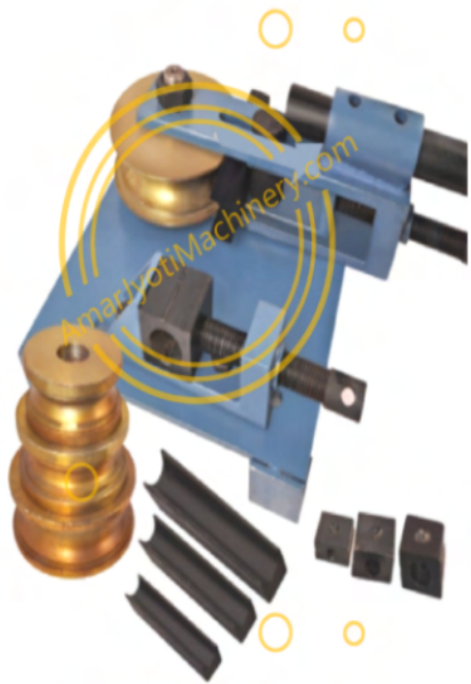

# MANUAL PIPE BENDING / PIPE DIE MACHINE

## ROUND AND SQUARE

13MM TO 32MM

Model	MPB32-R	MPB32-S HEAVY	MPB32-R HEAVY
CAPACITY	1¼ 32MM	1¼ 32MM	1¼ 32MM
MATERIAL	M.S	M.S AND S.S	M.S AND S.S
OPERATED	HAND MANUAL	HAND MANUAL	HAND MANUAL
STAND	NO	NO	NO
BENDING FORMERS (INCH)	½" 13mm, ¾" 19mm, 1" 25mm, 1¼" 32mm	½" 13mm, ¾" 19mm, 1" 25mm, 1¼" 32mm	½" 13mm, ¾" 19mm, 1" 25mm, 1¼" 32mm
DIE SET	ROUND PIPE	SQUARE PIPE	ROUND PIPE
BENDING ANGLE	90 DEGREE	180 DEGREE	180 DEGREE