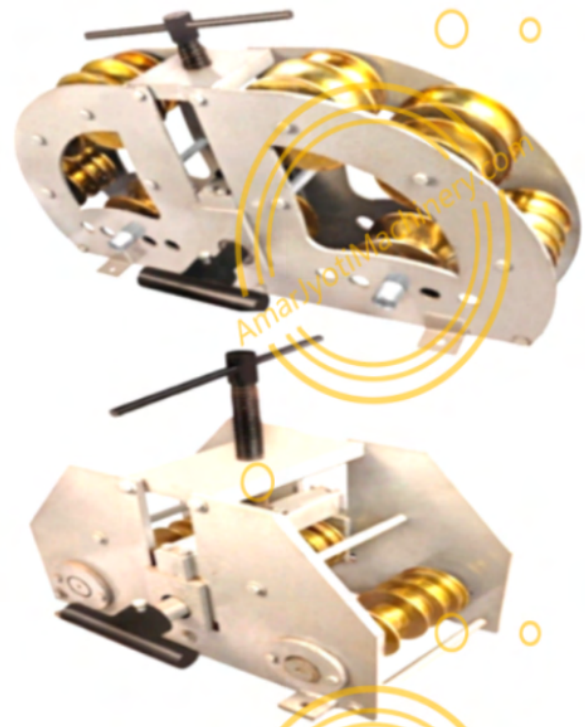

# MANUAL PIPE BENDING / PIPE DIE MACHINE

## ROUND AND SQUARE

13MM TO 32MM

Model	MPB32-R	MPB32-S HEAVY	MPB32-R HEAVY
CAPACITY	1¼ 32MM	1¼ 32MM	1¼ 32MM
MATERIAL	M.S	M.S AND S.S	M.S AND S.S
OPERATED	HAND MANUAL	HAND MANUAL	HAND MANUAL
STAND	NO	NO	NO
BENDING FORMERS (INCH)	½" 13mm, ¾" 19mm, 1" 25mm, 1¼" 32mm	½" 13mm, ¾" 19mm, 1" 25mm, 1¼" 32mm	½" 13mm, ¾" 19mm, 1" 25mm, 1¼" 32mm
DIE SET	ROUND PIPE	SQUARE PIPE	ROUND PIPE
BENDING ANGLE	90 DEGREE	180 DEGREE	180 DEGREE